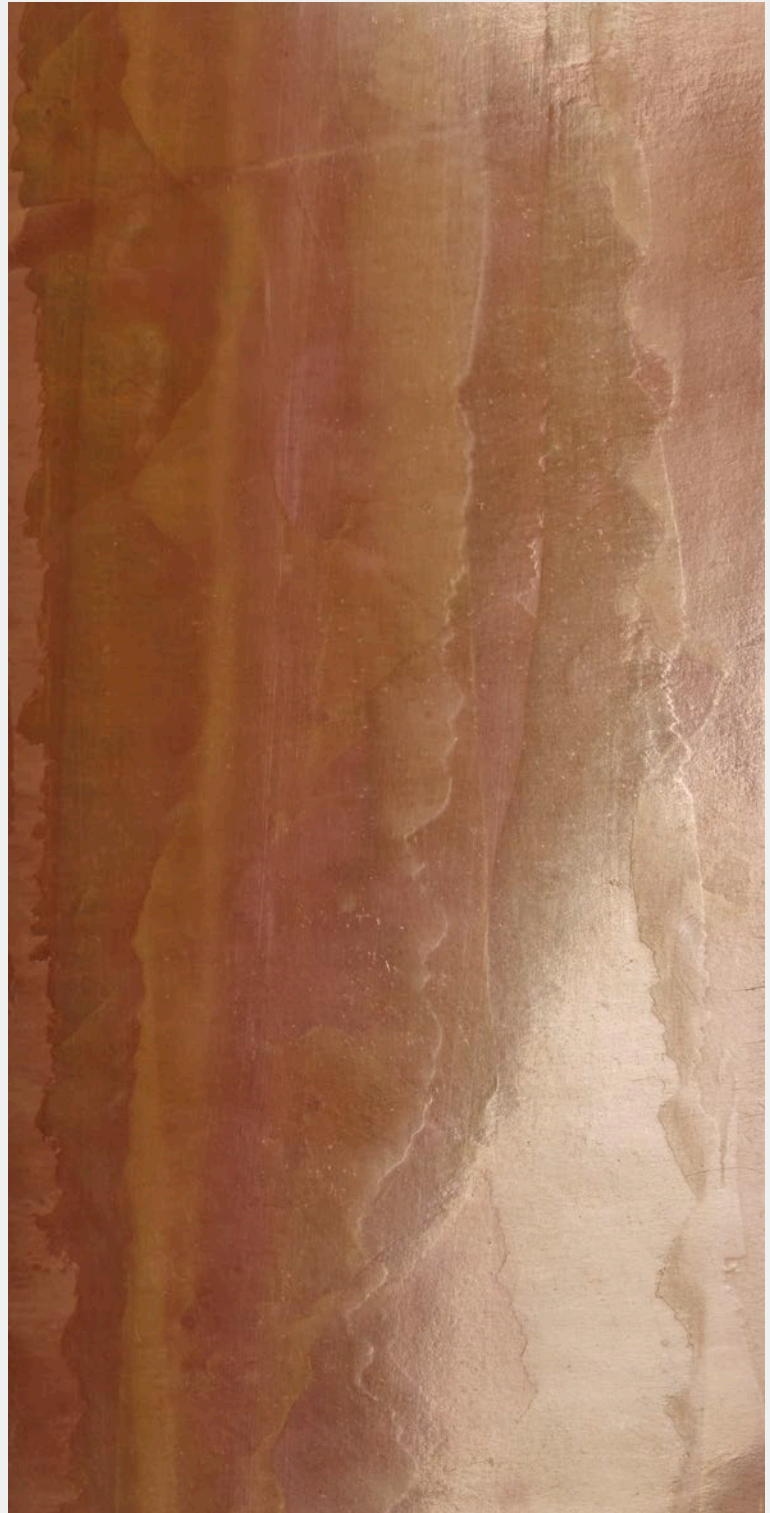

MIRROR 19001 & 19016 & 19017